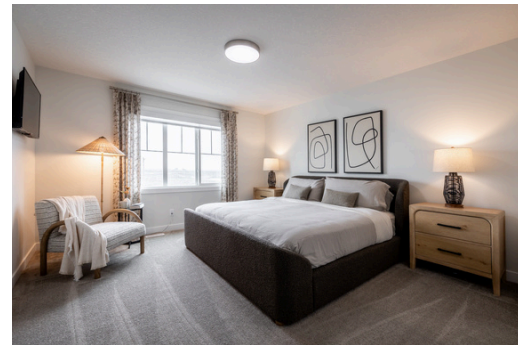

# OTIS 24

Front-Attached Single Family

1800 - 2050 sq.ft.

3 bed

2.5 bath

 [sales@akashhomes.com](mailto:sales@akashhomes.com)

 [AkashHomes.com](https://www.AkashHomes.com)